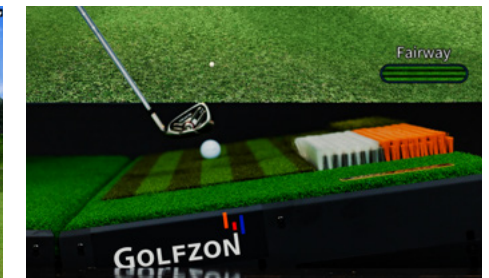

2 Dual Plate & Ball Supply (Optional)