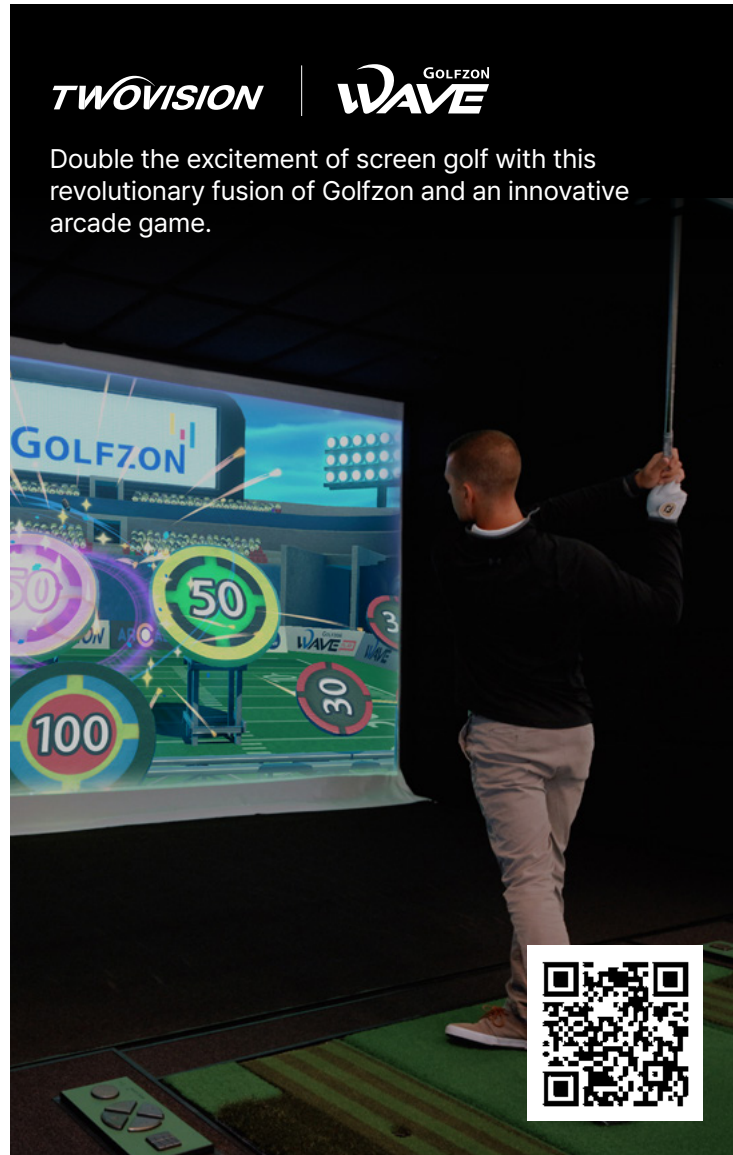

GOLFZON PRODUCT - ARCADE PLUS

Enjoy the ultimate golf experience

OVERVIEW

PART 1

PART 2

GOLFZON PRODUCT LINE-UP

TWOVISION

GOLFZON VISION PREMIUM

GOLFZON VISION STANDARD

GDR PLUS

GOLFZON ARCADE PLUS

PART 3

TWOVISION | **GOLFZON WAVE**

Double the excitement of screen golf with this revolutionary fusion of Golfzon and an innovative arcade game.