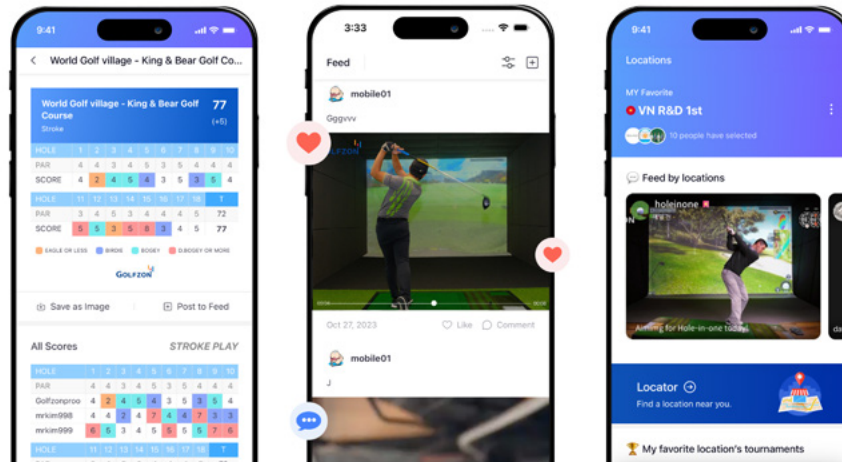

PART 1

PART 2

PART 3

CUSTOM BUILD

CUSTOMER CONVENIENCE SERVICES

Mobile App

You can instantly access data from your rounds played on Vision or TwoVision—as well as your practice data from GDR and myPRACTICE by Twovision—through the GOLFZON APP.

1. Quick Login to the Simulator via pin code
2. Overview of all GOLFZON and GDR Activities
3. Access to score card that can be shared with friends
4. Drawing tool to analyze your swing movement
5. Access to recent game reports from MYPAGE
6. Check favorite's fun events and news
7. Share amazing golf skills to GOLFZON Feed