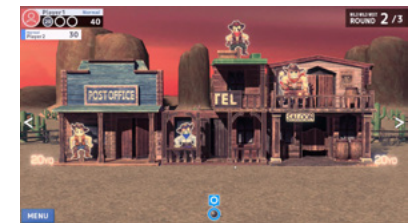

3 Slope Golf

Experience the nostalgic amusement park slope game transformed into a golf game.

Use your putter to hit the ball into the hole. Tally up scores to determine the winner.

4 Pro Bowl Showdown

Screen golf meets traditional arcade classics that people all over the world love! Moles have infested a peaceful farm and are wreaking.

5 Whack a Mole

Screen golf meets traditional arcade classics that people all over the world love!

Moles have infested a peaceful farm and are wreaking havoc on the crops.

Hit those pesky moles with a stone ball to score points and witness their comical reaction. Each character has a unique point system.