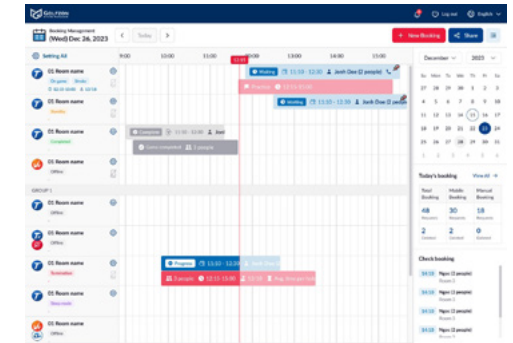

Can set operating hours for Simulator and GDR systems.