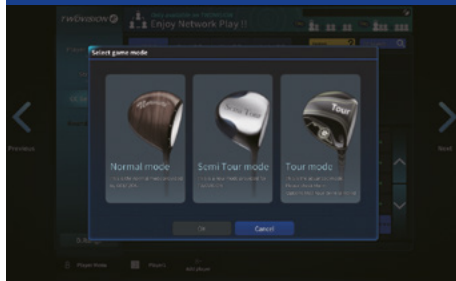

- Separate monitors allow you to change the setting from the kiosk control monitor while keeping the main screen monitor at your current game without disruption.

GOLFZON PRODUCT - TWOVISION

Enjoy the ultimate golf experience

OVERVIEW

PART 1

PART 2

GOLFZON PRODUCT LINE-UP

TWOVISION

GOLFZON VISION PREMIUM

GOLFZON VISION STANDARD

GDR PLUS

GOLFZON ARCADE PLUS

PART 3

TwoVision Key Features Software

3 Distinct Game Modes

- In the stroke game, choose from 3 levels of game mode and set your course conditions.

Normal Mode

Enjoy playing a round just as you would outside.