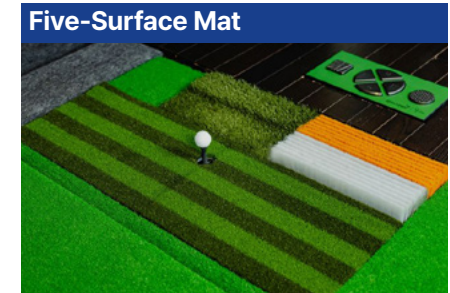

- Mat consists of a fairway mat, two types of bunker mats, and two types of rough mats with different textures, enabling a more realistic play from heavy rough to a green-side bunker.