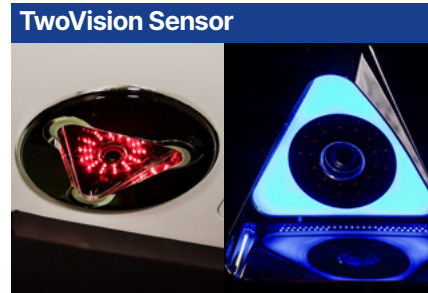

GOLFZON VISION STANDARD

GDR PLUS

GOLFZON ARCADE PLUS

PART 3

TwoVision Key Features Hardware

- The most advanced camera sensor (one on the ceiling and one in the kiosk) at 90 degrees provides the most accurate ball flight parameters measuring club path at impact.
- Diminishes any shadow interference from unwanted light sources.
- Compatible with all of our hitting surfaces: tri-surface hitting mat, five-surface hitting mat, moving swing plate, and dual moving swing plates.