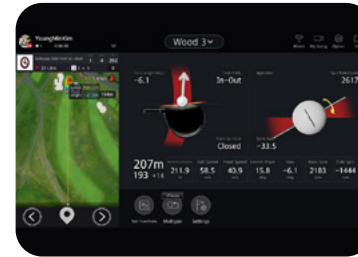

GOLFZON VISION STANDARD

GDR PLUS

GOLFZON ARCADE PLUS

PART 3

GDR Plus Software

Access your practice data from the past 30 days and delve into detailed shot analysis with user-friendly graphic displays.

Our redesigned interface simplifies data interpretation, enabling faster coaching and analysis.

1 AI Shot Analysis

The data analysis function, utilizing five shots provides comprehensive swing diagnosis and skills improvement indicators through trend graphs.

2 Skill Test Mode

Immerse yourself in a round of golf at your favorite course, practicing each shot from tee to green with three attempts for every shot.

Practice the type of shot you need for each hole. The top center indicator on the screen will clearly display the success of your shot execution for each attempt.

3 Practice Round Mode

In Practice Round mode, you can play any round of golf in any format except for putting on our selection of approximately 30 courses.