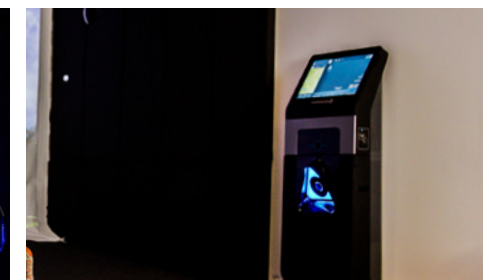

4 TwoVision Kiosk

Golfzon offers technical drawings and consultations on booth construction.

- Interior materials such as carpet and wall padding are not provided.