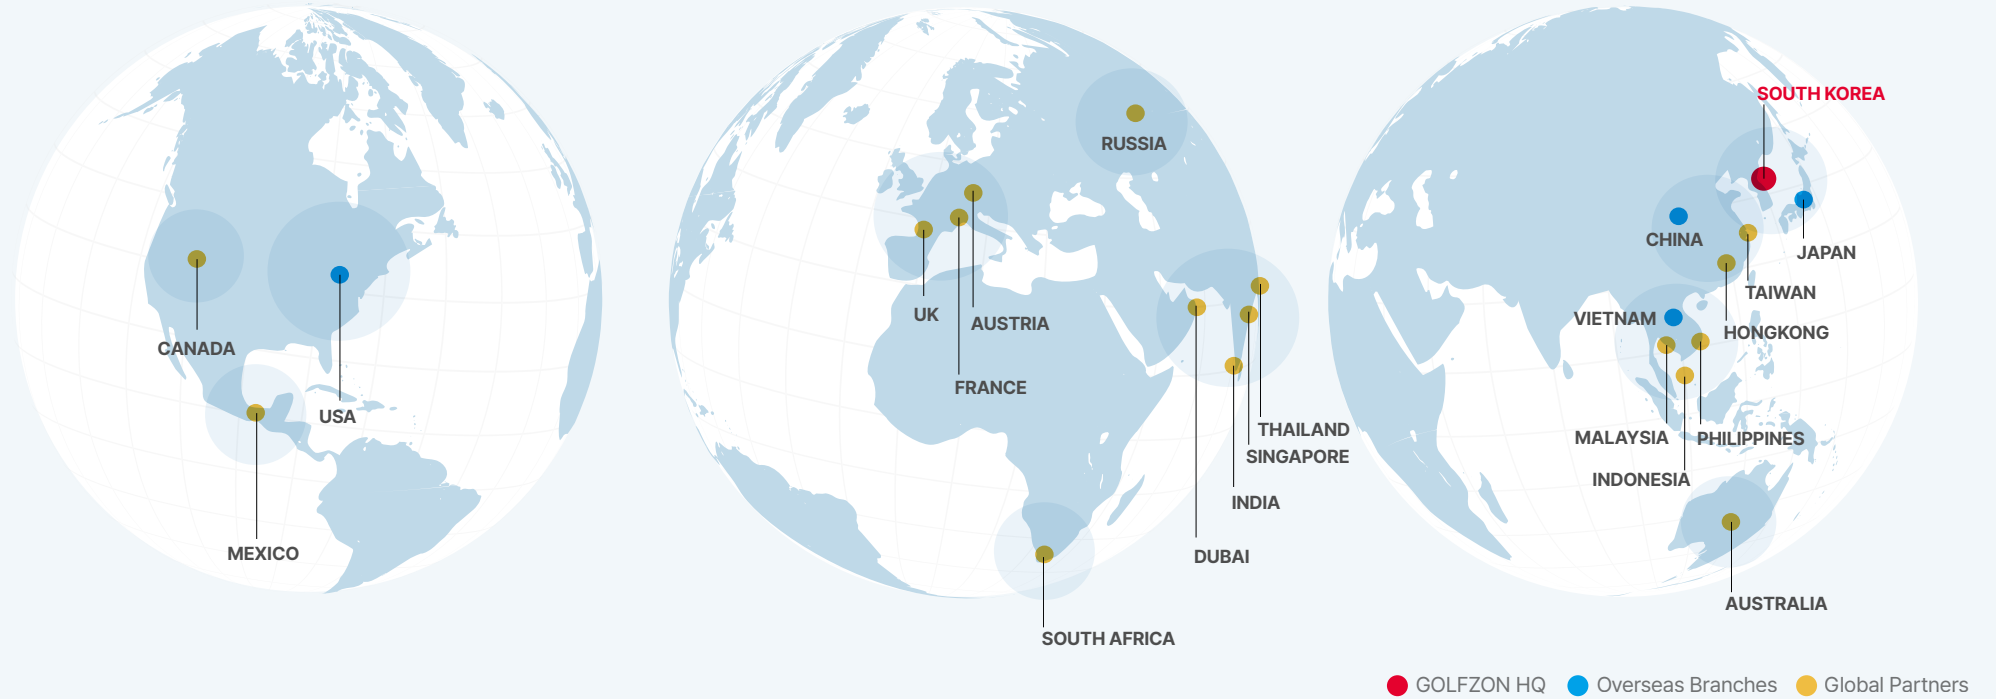

ABOUT GOLFZON

GOLFZON AMBASSADORS

OVERVIEW OF GROWTH

GOLFZON BY GLOBAL NETWORK

PART 1

PART 2

PART 3

GOLFZON BY THE NUMBERS

90 Million +

Rounds Played Annually

4.8 Million +

Online Memberships

43,000

Simulators Installed

11,439

Locations in 63 Countries