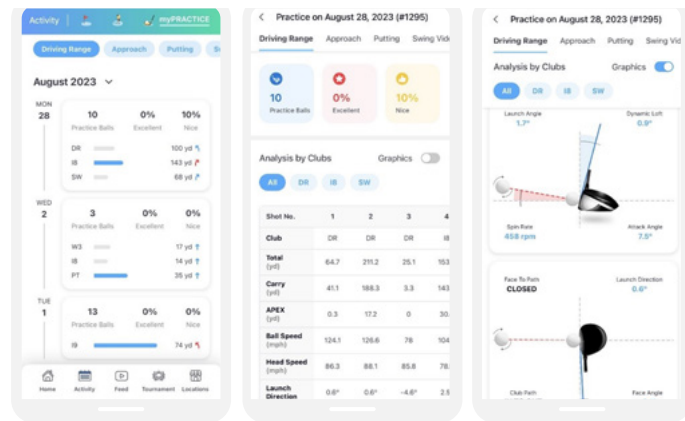

Network Play

- Connect with your golf buddies and play a round of golf any time, anywhere.
- Network Play function allows you to enjoy golf at different locations or different time zones in real time.
- Golfzon is the first golf simulator with social media features that allows cross-game play to compete against your buddies from around the world.

GOLFZON VISION STANDARD

GDR PLUS

GOLFZON ARCADE PLUS

PART 3

TwoVision Key Features - Software

TwoVision's innovative addition, myPRACTICE, offers significant benefits not only for personal golf practice but also for golf lessons. With myPRACTICE, the efficiency of training sessions can be optimized, whether you're focusing on your driving technique or honing your putting skills.

The practice data collected in myPRACTICE can be conveniently accessed and reviewed at any time through the Golfzon Web and Mobile App.

Enjoy the ultimate golf experience

GOLFZON PRODUCT - VISION PREMIUM