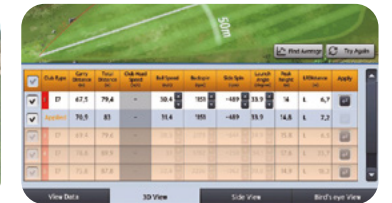

1 AI Shot Analysis

The data analysis function, utilizing five shots provides comprehensive swing diagnosis and skills improvement indicators through trend graphs.

2 Skill Test Mode

Immerse yourself in a round of golf at your favorite course, practicing each shot from tee to green with three attempts for every shot.

Practice the type of shot you need for each hole. The top center indicator on the screen will clearly display the success of your shot execution for each attempt.

3 Practice Round Mode

In Practice Round mode, you can play any round of golf in any format except for putting on our selection of approximately 30 courses.

This mode allows you to check the expected number of strokes for each shot and the score is automatically calculated based on the remaining distance after the ball lands on the green.

4 Fitting Mode

Club Fitting mode is designed to analyze your shot performance for each club based on accumulated statistical data.